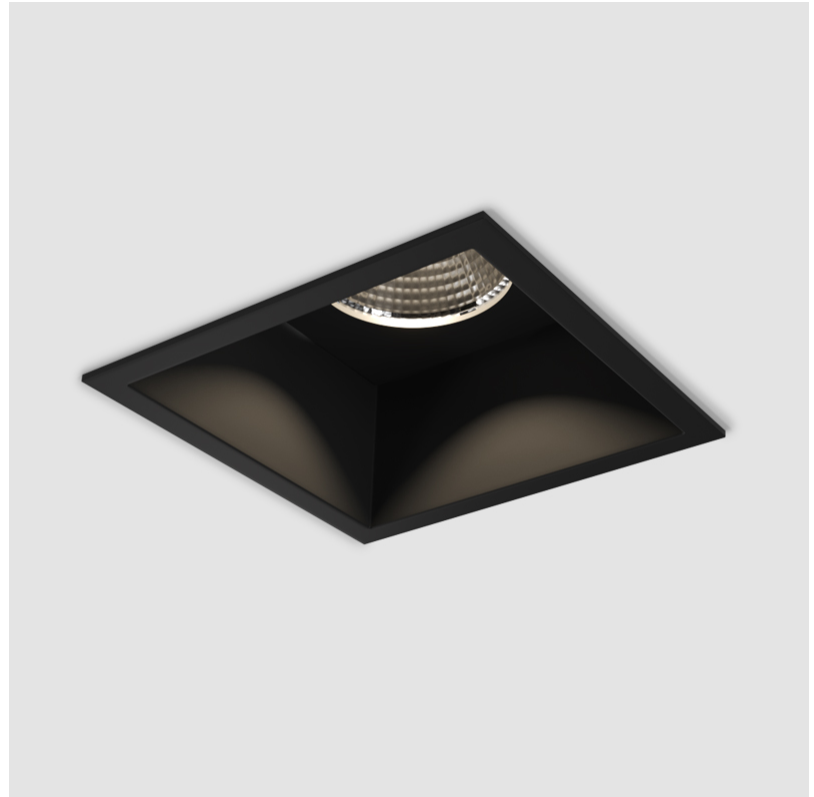

PROJECT	_____
TYPE	_____
SPECIFIER	_____
QUANTITY	_____
DATE	_____

4DI RECESSED

A35726-

base number	Color	Finishes	Reflector
	Temperature	(Diamond)	Options

- To build a product code in our configurator select the specify button on the base model # product page
- To build a manual product code on this datasheet choose from the options listed below in blue font and add the suffix to the base model #

GENERAL

Series: 4Di
Brand: Prolicht
Division: Architectural
Mounting Type: Recessed
Mounting Location: Ceiling
Subcategory: Downlight

PHYSICAL

Shape: Square
Length (mm): 92
Length (in): 3 5/8
Width (mm): 92
Width (in): 3 5/8
Height (mm): 108
Depth (mm): 108
Height (in): 4 1/4
Depth (in): 4 1/4
Min. Recessing Depth (mm): 180
Min. Recessing Depth (in): 7 1/16
Light Distribution: Downlight
Fixture Finish: SSR / BKV / CWI / CRY / HAB / UFT / ITA / RUA / FTG / MYG / LOD / PUS / FRO / FUP / KIA / POP / BLS / SPG / MEY / GOH / GUM / CHC / COM / ABZ / JAG / OBR / MOS / ROR
Fixture Material: Aluminum Lampshade
Cut-out Measurements: 85mm / 3 3/8" x 85mm / 3 3/8"

GENERAL

Series: 4Di
Brand: Prolicht
Division: Architectural
Mounting Type: Recessed
Mounting Location: Ceiling

PHYSICAL

Shape: Square
Length (mm): 92
Length (in): 3 5/8
Width (mm): 92
Width (in): 3 5/8
Height (mm): 108
Height (in): 4 1/4
Min. Recessing Depth (mm): 120
Min. Recessing Depth (in): 4 3/4
Light Distribution: Downlight
Fixture Finish: SSR / BKV / CWI / CRY / HAB / UFT / ITA / RUA / FTG / MYG / LOD / PUS / FRO / FUP / KIA / POP / BLS / SPG / MEY / GOH / GUM / CHC / COM / ABZ / JAG / OBR / MOS / ROR
Fixture Material: Aluminum
Cut-out Measurements: 85mm / 3 3/8" x 85mm / 3 3/8"

4DI RECESSED

A35727-

PROJECT	_____
TYPE	_____
SPECIFIER	_____
QUANTITY	_____
DATE	_____

PROJECT
TYPE
SPECIFIER
QUANTITY
DATE

4DI

COLOR FINISH CHART

Fixture Finish

Sparkling Silver - 01 (SSR)