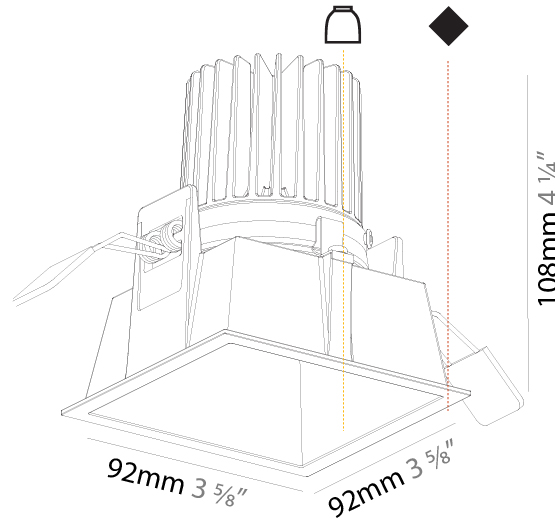

4DI RECESSED

A35727-

base number	Finishes (Diamond)	Reflector Options

1. To build a product code in our configurator select the specify button on the base model # product page
2. To build a manual product code on this datasheet choose from the options listed below in blue font and add the suffix to the base model #

GENERAL

Series: 4Di
Brand: Prolicht
Division: Architectural
Mounting Type: Recessed
Mounting Location: Ceiling

PHYSICAL

Shape: Square
Length (mm): 92
Length (in): 3 5/8
Width (mm): 92
Width (in): 3 5/8
Height (mm): 108
Height (in): 4 1/4
Min. Recessing Depth (mm): 120
Min. Recessing Depth (in): 4 3/4
Light Distribution: Downlight
Fixture Finish: SSR / BKV / CWI / CRY / HAB / UFT / ITA / RUA / FTG / MYG / LOD / PUS / FRO / FUP / KIA / POP / BLS / SPG / MEY / GOH / GUM / CHC / COM / ABZ / JAG / OBR / MOS / ROR
Fixture Material: Aluminum
Cut-out Measurements: 85mm / 3 3/8" x 85mm / 3 3/8"

ELECTRICAL

Lamp Type: LED (Zhaga Standard)
Total Output Wattage (W): 15
Dimming: Dali Dimming
Driver Included: No
Driver Location: Recessed Housing
Driver Type: Constant Current - 120Vac
Housing: See components
Input Voltage (V): 120
Constant Current (MA): 350

LED

Number of LEDs: 1
Color Temperature (°K): Warm Dim
Max. Delivered Lumen (lm): 770
CRI: >90 CRI
Lamp Life (hrs): 50000

OPTICAL

Reflector°: 20 / 40 / 60

RATINGS AND CERTIFICATIONS

Certified By: Certified for North American Standards
IP rating: IP20