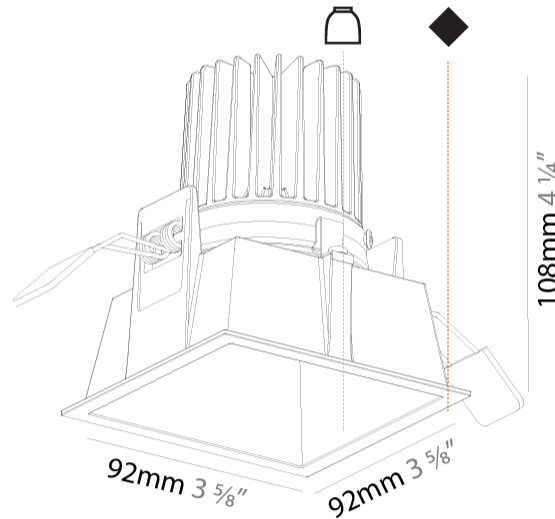

GENERAL

Series: 4Di
Brand: Prolicht
Division: Architectural
Mounting Type: Recessed
Mounting Location: Ceiling
Subcategory: Downlight

PHYSICAL

Shape: Square
Length (mm): 92
Length (in): 3 5/8
Width (mm): 92
Width (in): 3 5/8
Height (mm): 108
Depth (mm): 108
Height (in): 4 1/4
Depth (in): 4 1/4
Min. Recessing Depth (mm): 180
Min. Recessing Depth (in): 7 1/16
Light Distribution: Downlight
Fixture Finish: SSR / BKV / CWI / CRY / HAB / UFT / ITA / RUA / FTG / MYG / LOD / PUS / FRO / FUP / KIA / POP / BLS / SPG / MEY / GOH / GUM / CHC / COM / ABZ / JAG / OBR / MOS / ROR
Fixture Material: Aluminum Lampshade
Cut-out Measurements: 85mm / 3 3/8" x 85mm / 3 3/8"

ELECTRICAL

Lamp Type: LED (Zhaga Standard)
Input Wattage (W): 13.8
Total Output Wattage (W): 13
Dimming: Tri-Mode (Non-Dimming and Phase Dimming (120Vac only) and 0-10V Dimming)
Driver Included: No
Driver Location: Recessed Housing
Driver Type: Constant Current - Universal
Driver Class: Class 2
Housing: See components
Input Voltage (V): 120 - 277
Constant Current (MA): 350

LED

Number of LEDs: 1
Color Temperature (°K): 2700 / 3000 / 3500 / 4000
Max. Delivered Lumen (lm): 960 / 1004 / 1034 / 1063
CRI: >90 CRI
Lamp Life (hrs): 50000

OPTICAL

Reflector: 20 / 42 / 60

RATINGS AND CERTIFICATIONS

Certified By: Certified for North American Standards
IP rating: IP44